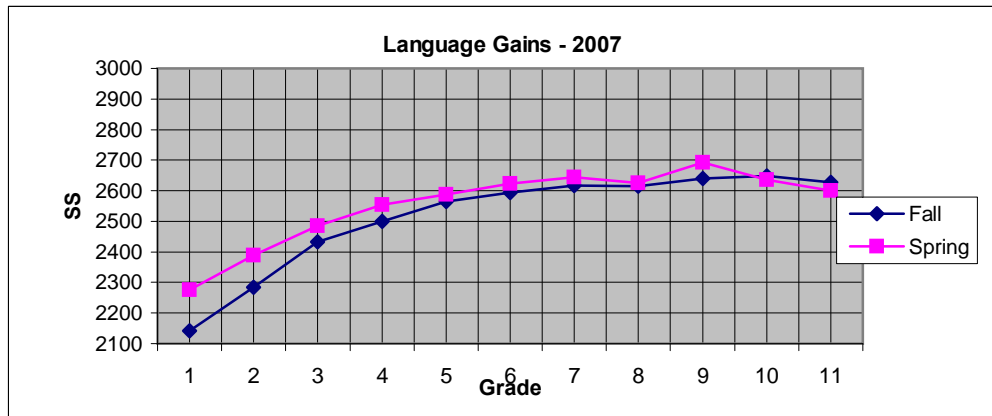

LANGUAGE				
Grade 2	65	2141	2276	135
Grade 3	74	2285	2389	104
Grade 4	83	2433	2486	53
Grade 5	91	2499	2555	56
Grade 6	94	2564	2588	24
Grade 7	102	2594	2623	29
Grade 8	106	2616	2645	29
Grade 9	118	2614	2625	11
Grade 10	151	2639	2693	54
Grade 11	152	2649	2635	-14
Grade 12	95	2628	2601	-27