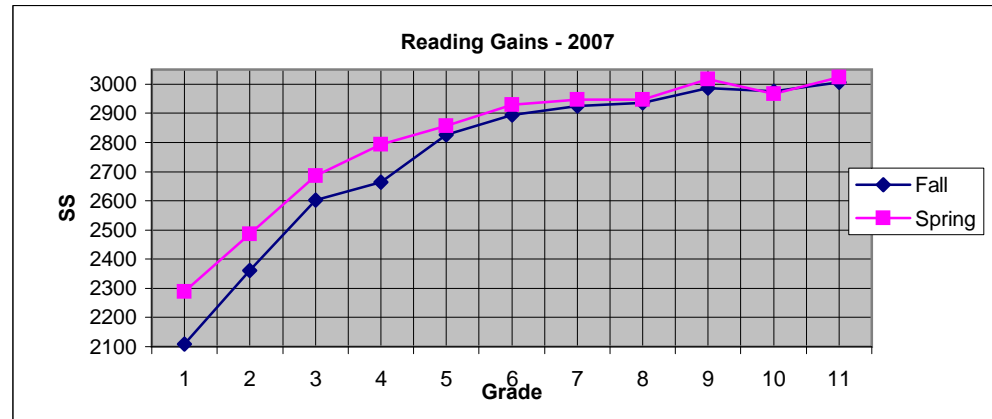

CWCS Gains Report - 2007.xls

	Student Count	Mean SS FALL	Mean SS SPRING	Mean SS Difference
READING				
Grade 2	67	2109	2289	180
Grade 3	74	2361	2487	126
Grade 4	82	2602	2685	83
Grade 5	91	2664	2794	130
Grade 6	94	2827	2858	31
Grade 7	99	2895	2929	34
Grade 8	106	2926	2947	21
Grade 9	119	2936	2947	-11
Grade 10	153	2986	3016	30
Grade 11	153	2975	2966	-9
Grade 12	94	3007	3023	16