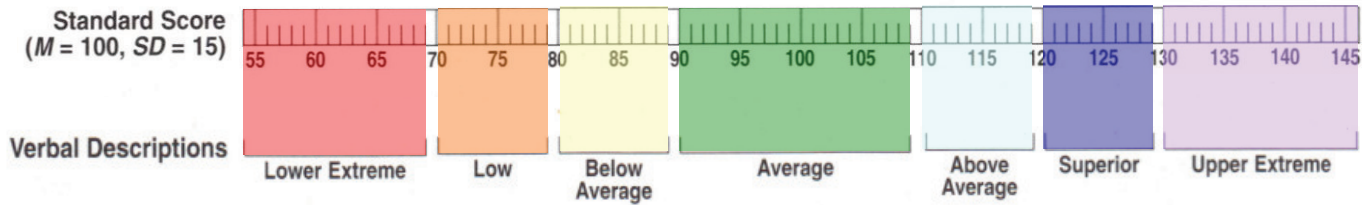

WRAT4

Qualitative Performance Descriptions
Corresponding to Standard Score Ranges

Qualitative description	Standard Score range
Upper Extreme	130 and above
Superior	120-129
Above Average	110-119
Average	90-109
Below Average	80-89
Low	70-79
Lower Extreme	69 and below