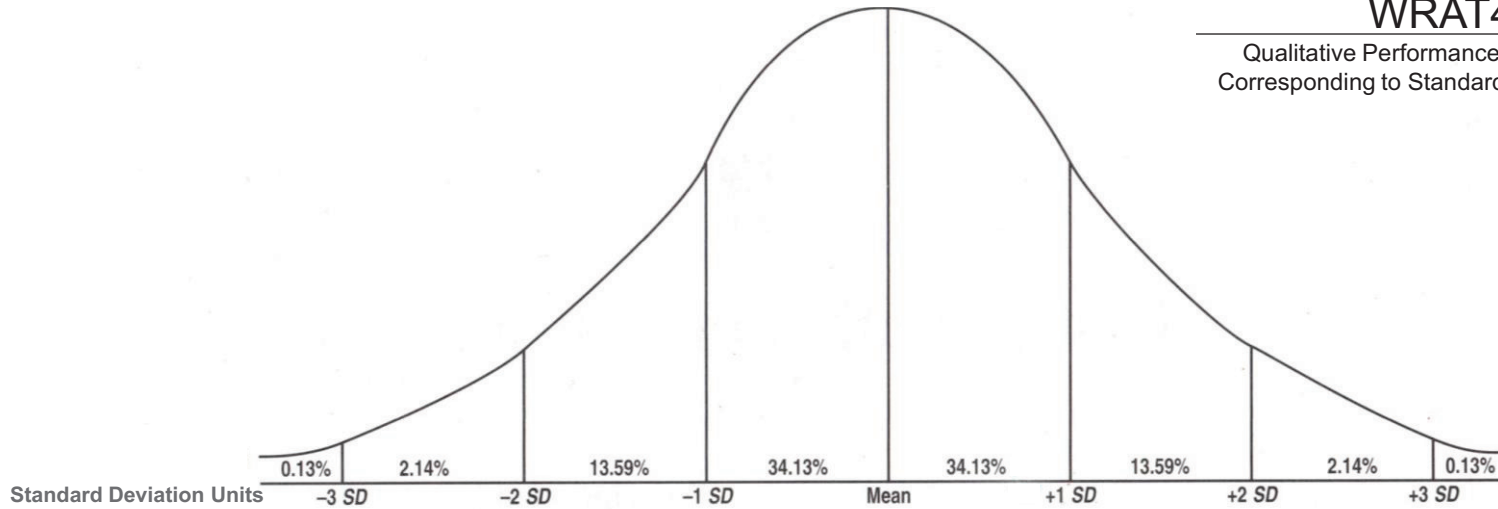

WRAT4

Qualitative Performance Descriptions
Corresponding to Standard Score Ranges

Qualitative description	Standard Score range
Upper Extreme	130 and above
Superior	120-129
Above Average	110-119
Average	90-109
Below Average	80-89
Low	70-79
Lower Extreme	69 and below