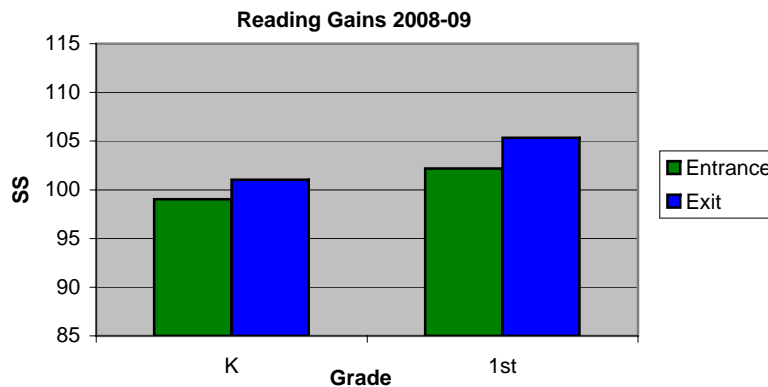

CWCS- WRAT Gains Report 2009

	Mean Std. Score Entrance	Mean Std. Score Exit	Mean SS Std. Score Difference
READING			
K	99.03	101.04	2.01
1st	102.19	105.33	3.14

WRITING			
K	97.84	102.58	4.74
1st	99.56	102.48	2.92