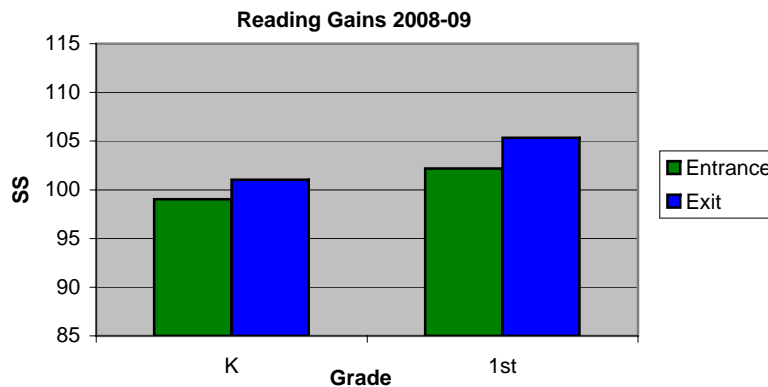

CWCS- WRAT Gains Report 2009

| | Mean Std. Score Entrance | Mean Std. Score Exit | Mean SS Std. Score Difference |
|----------------|--------------------------------|----------------------------|-------------------------------------|
| READING | | | |
| K | 99.03 | 101.04 | 2.01 |
| 1st | 102.19 | 105.33 | 3.14 |