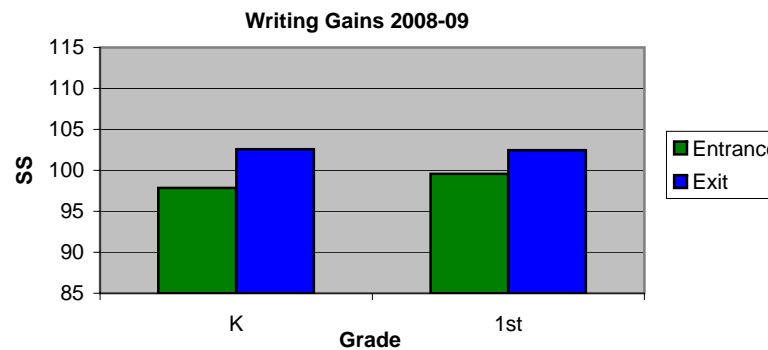

WRITING			
K	97.84	102.58	4.74
1st	99.56	102.48	2.92